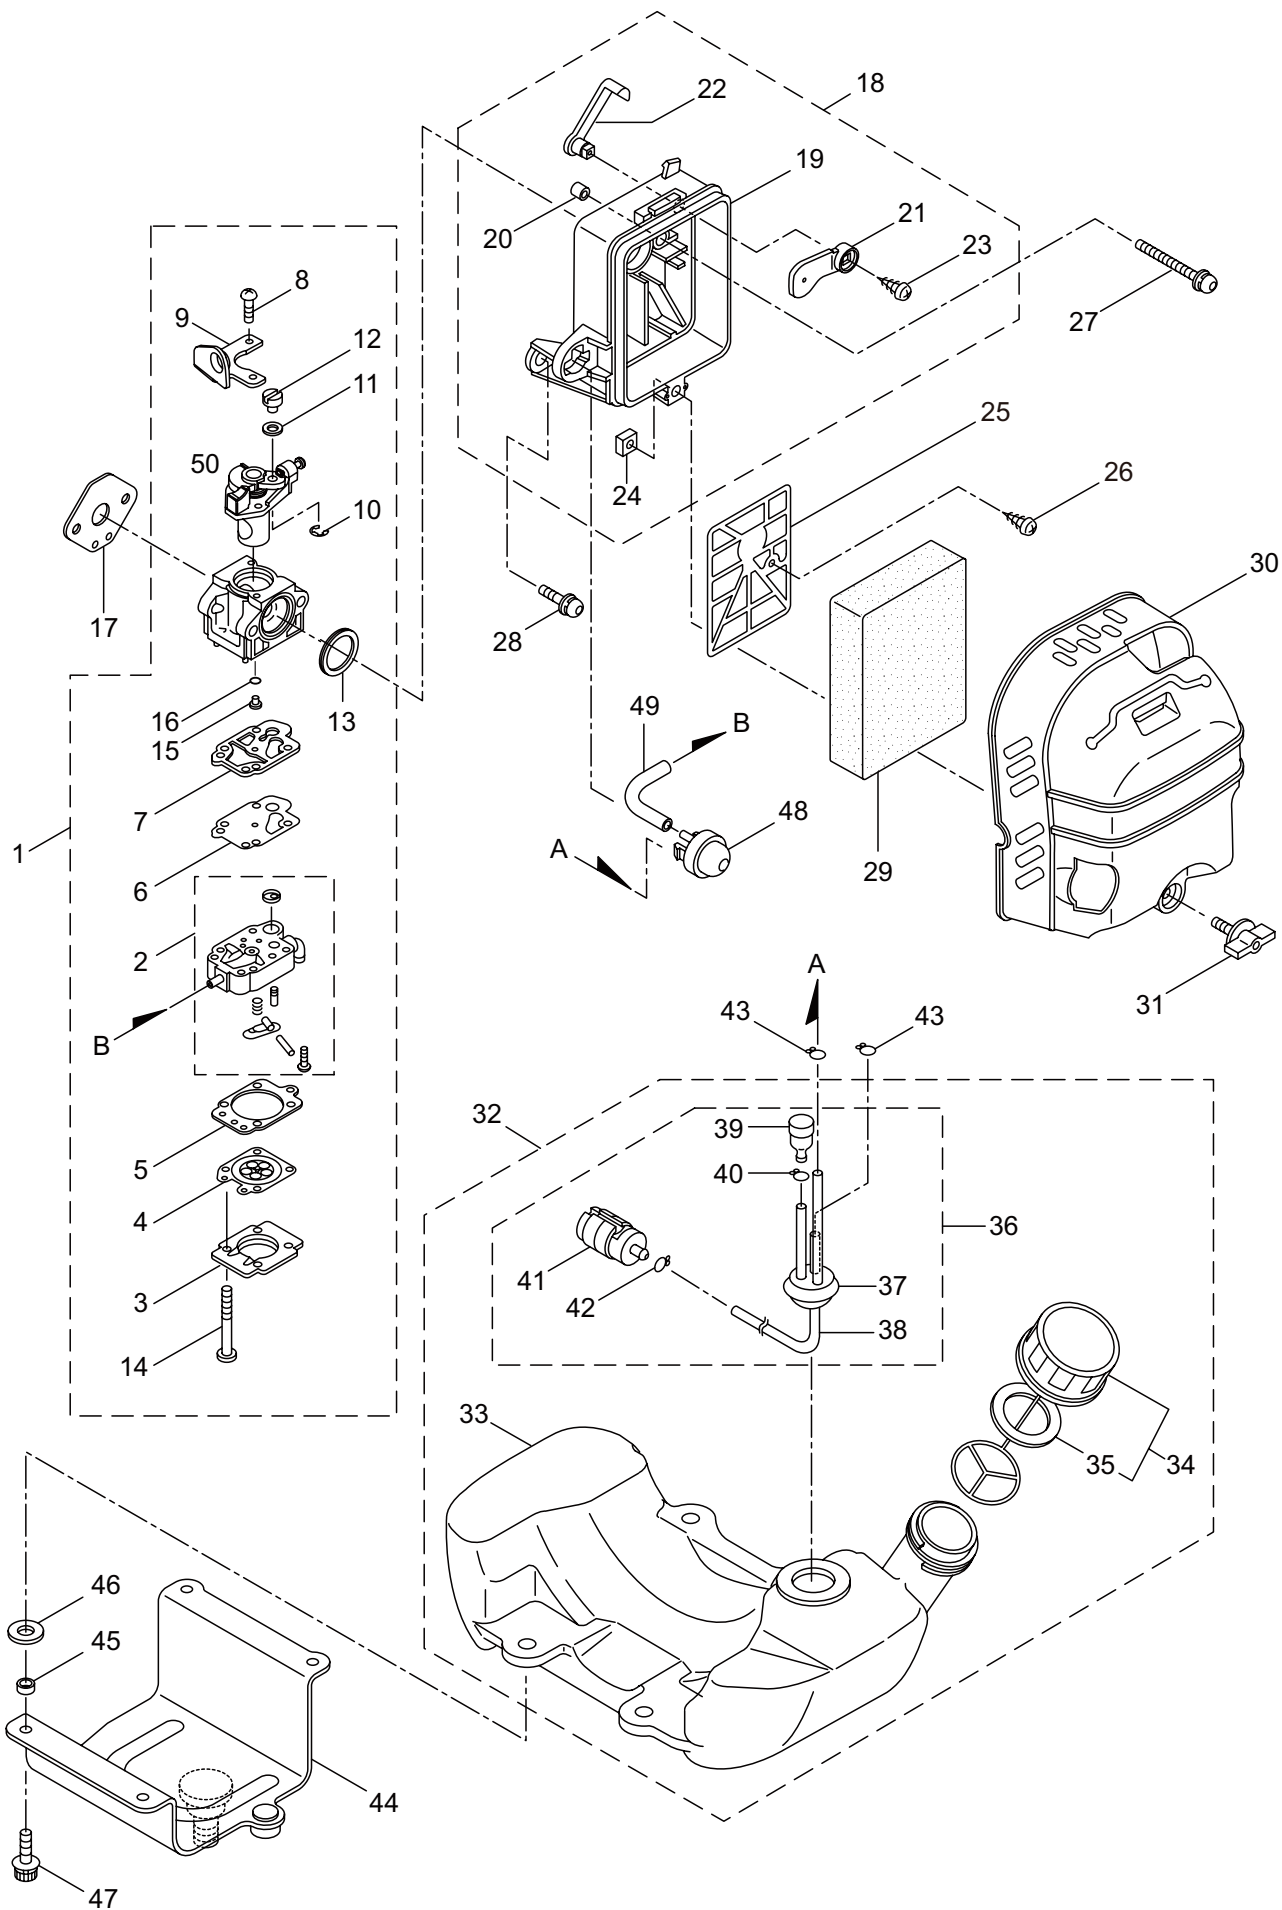

5. BKC5021RS
CARBURETOR, FUEL TANK

Ref. No.	Part No.	Part Name	Q'ty	Remarks
5-1	289479	Carburetor Ass'y	1	Incl.2-16
5-2	283124	Pump Body	1	
5-3	263726	Cover Plate	1	
5-4	283905	Diaphragm, Meterring	1	
5-5	263727	Gasket	1	
5-6	262994	Diaphragm,Fuel Pump	1	
5-7	282576	Gasket	1	
5-8	261875	Screw	2	
5-9	264677	Bracket	1	
5-10	261876	E-Ring	1	
5-11	264678	Washer	1	
5-12	261658	Swivel	1	
5-13	261657	Packing	1	
5-14	263737	Screw	4	
5-15	246486	Main Jet	1	
5-16	261871	O-Ring	1	
5-17	282301	Gasket	1	
5-18	282302	Case Ass'y	1	Incl.19-24
5-19	282303	Case Body	1	
5-20	282484	Sleeve	3	
5-21	282304	Valve	1	
5-22	282305	Lever	1	
5-23	269032	Screw	1	
5-24	269423	Nut	1	
5-25	282481	Plate	1	
5-26	269032	Screw	1	
5-27	261814	Cap Screw	2	M5x50
5-28	264807	Cap Screw	1	M5x16
5-29	282306	Element	1	
5-30	285814	Cleaner Cover	1	
5-31	279350	Knob	1	
5-32	286893	Fuel Tank Ass'y	1	Incl.33-42
5-33	286067	Fuel Tank	1	
5-34	275306	Fuel Tank Cap Ass'y	1	Incl.35
5-35	274875	Gasket	1	
5-36	286794	Fuel Pipe Pick-up Ass'y	1	Incl.37-42
5-37	268065	Grommet	1	
5-38	262649	Fuel Pipe	1	
5-39	261590	Breather	1	
5-40	261117	Clip	1	
5-41	267328	Fuel Filter Ass'y	1	
5-42	261117	Clip	1	
5-43	261117	Clip	2	
5-44	287270	Bracket	1	
5-45	288592	Sleeve	4