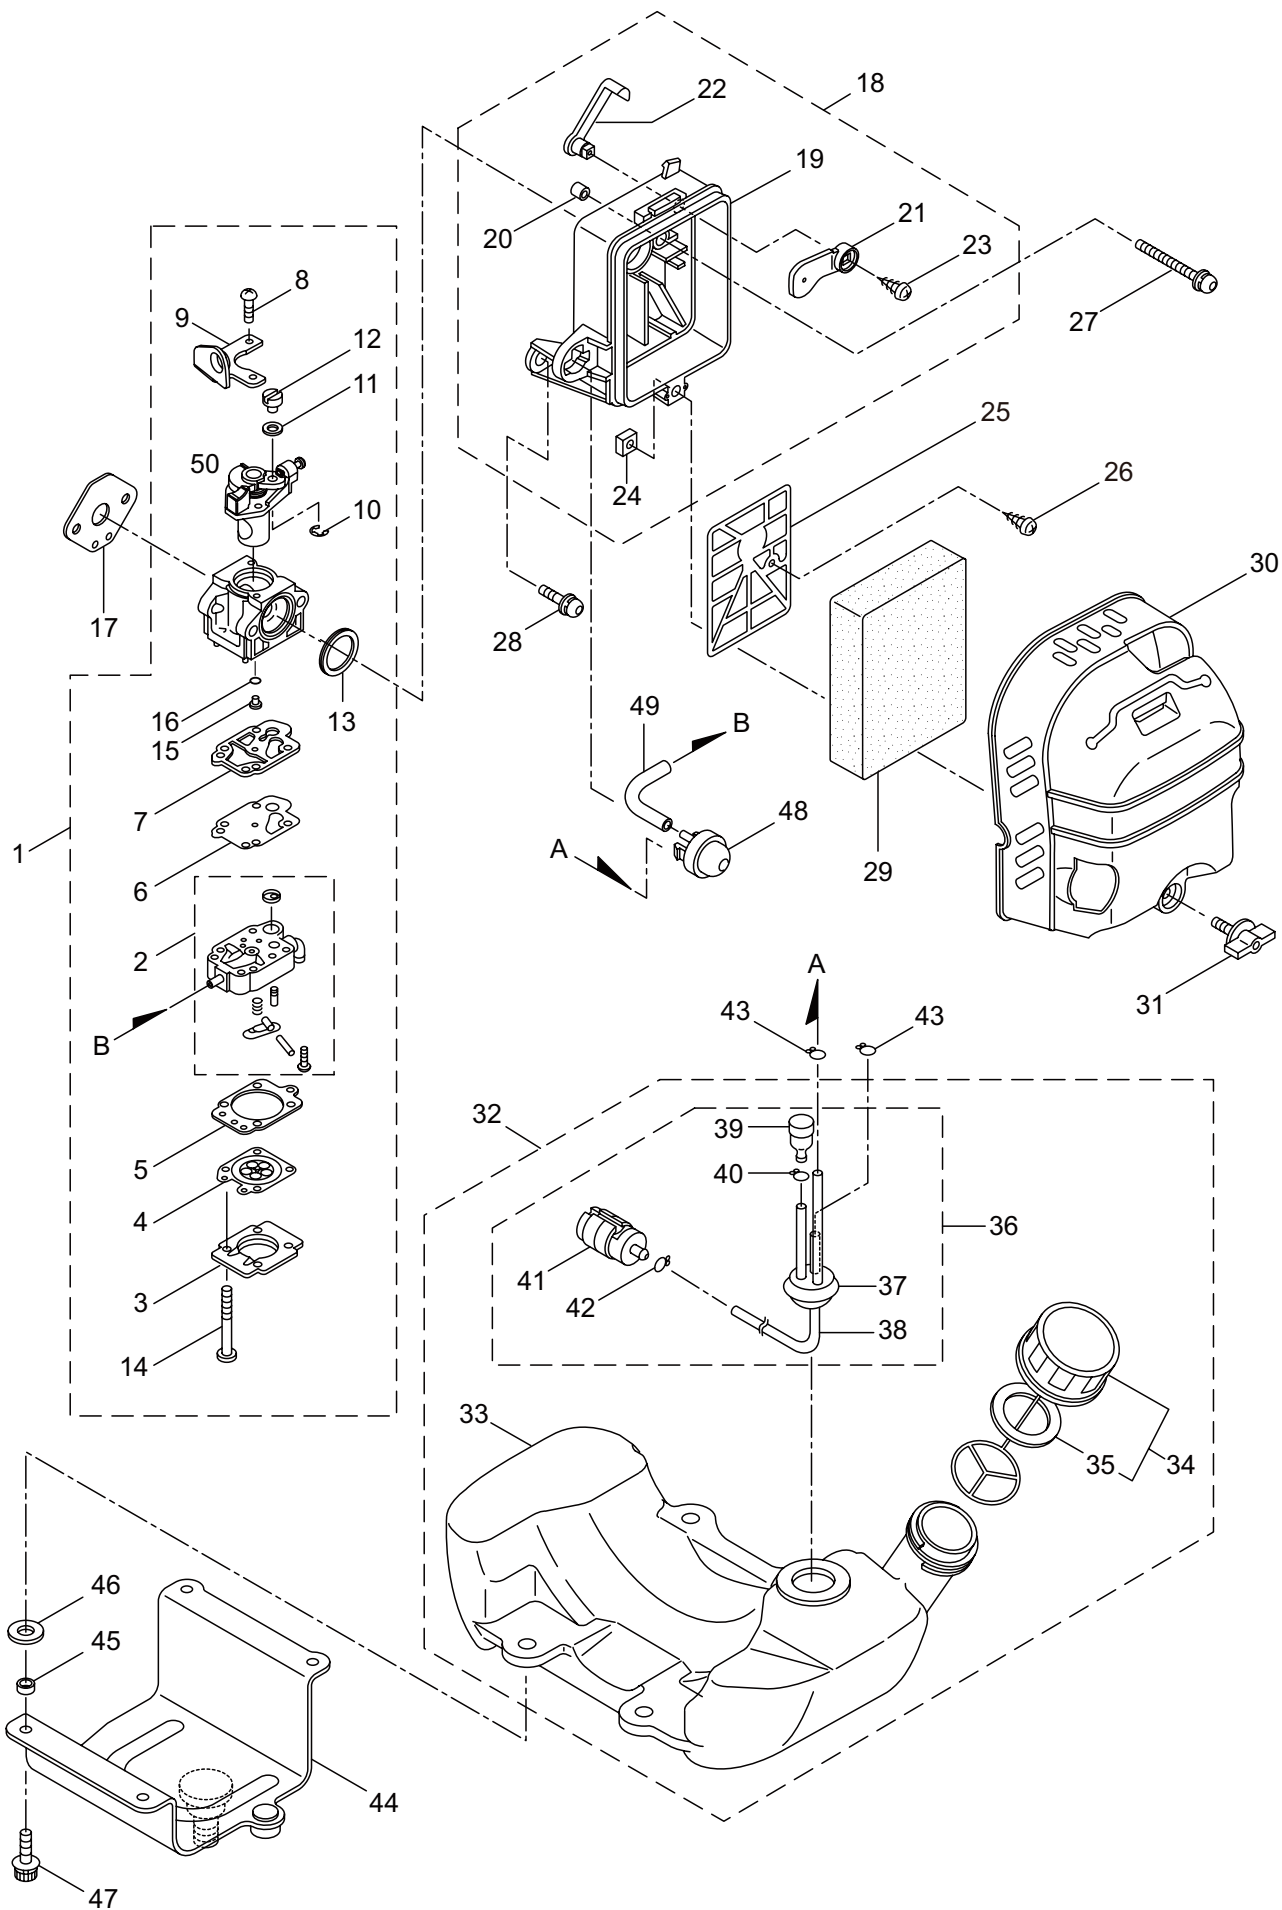

5. BKC5021RS
CARBURETOR, FUEL TANK

Ref. No.	Part No.	Part Name	Q'ty	Remarks
5-46	285735	Packing	4	M5x20
5-47	261250	Cap Screw	4	
5-48	282299	Pump	1	
5-49	282512	Fuel Pipe	1	
5-50	8712678	KK23002AA306 VALVOLA GAS v`a regolata	1