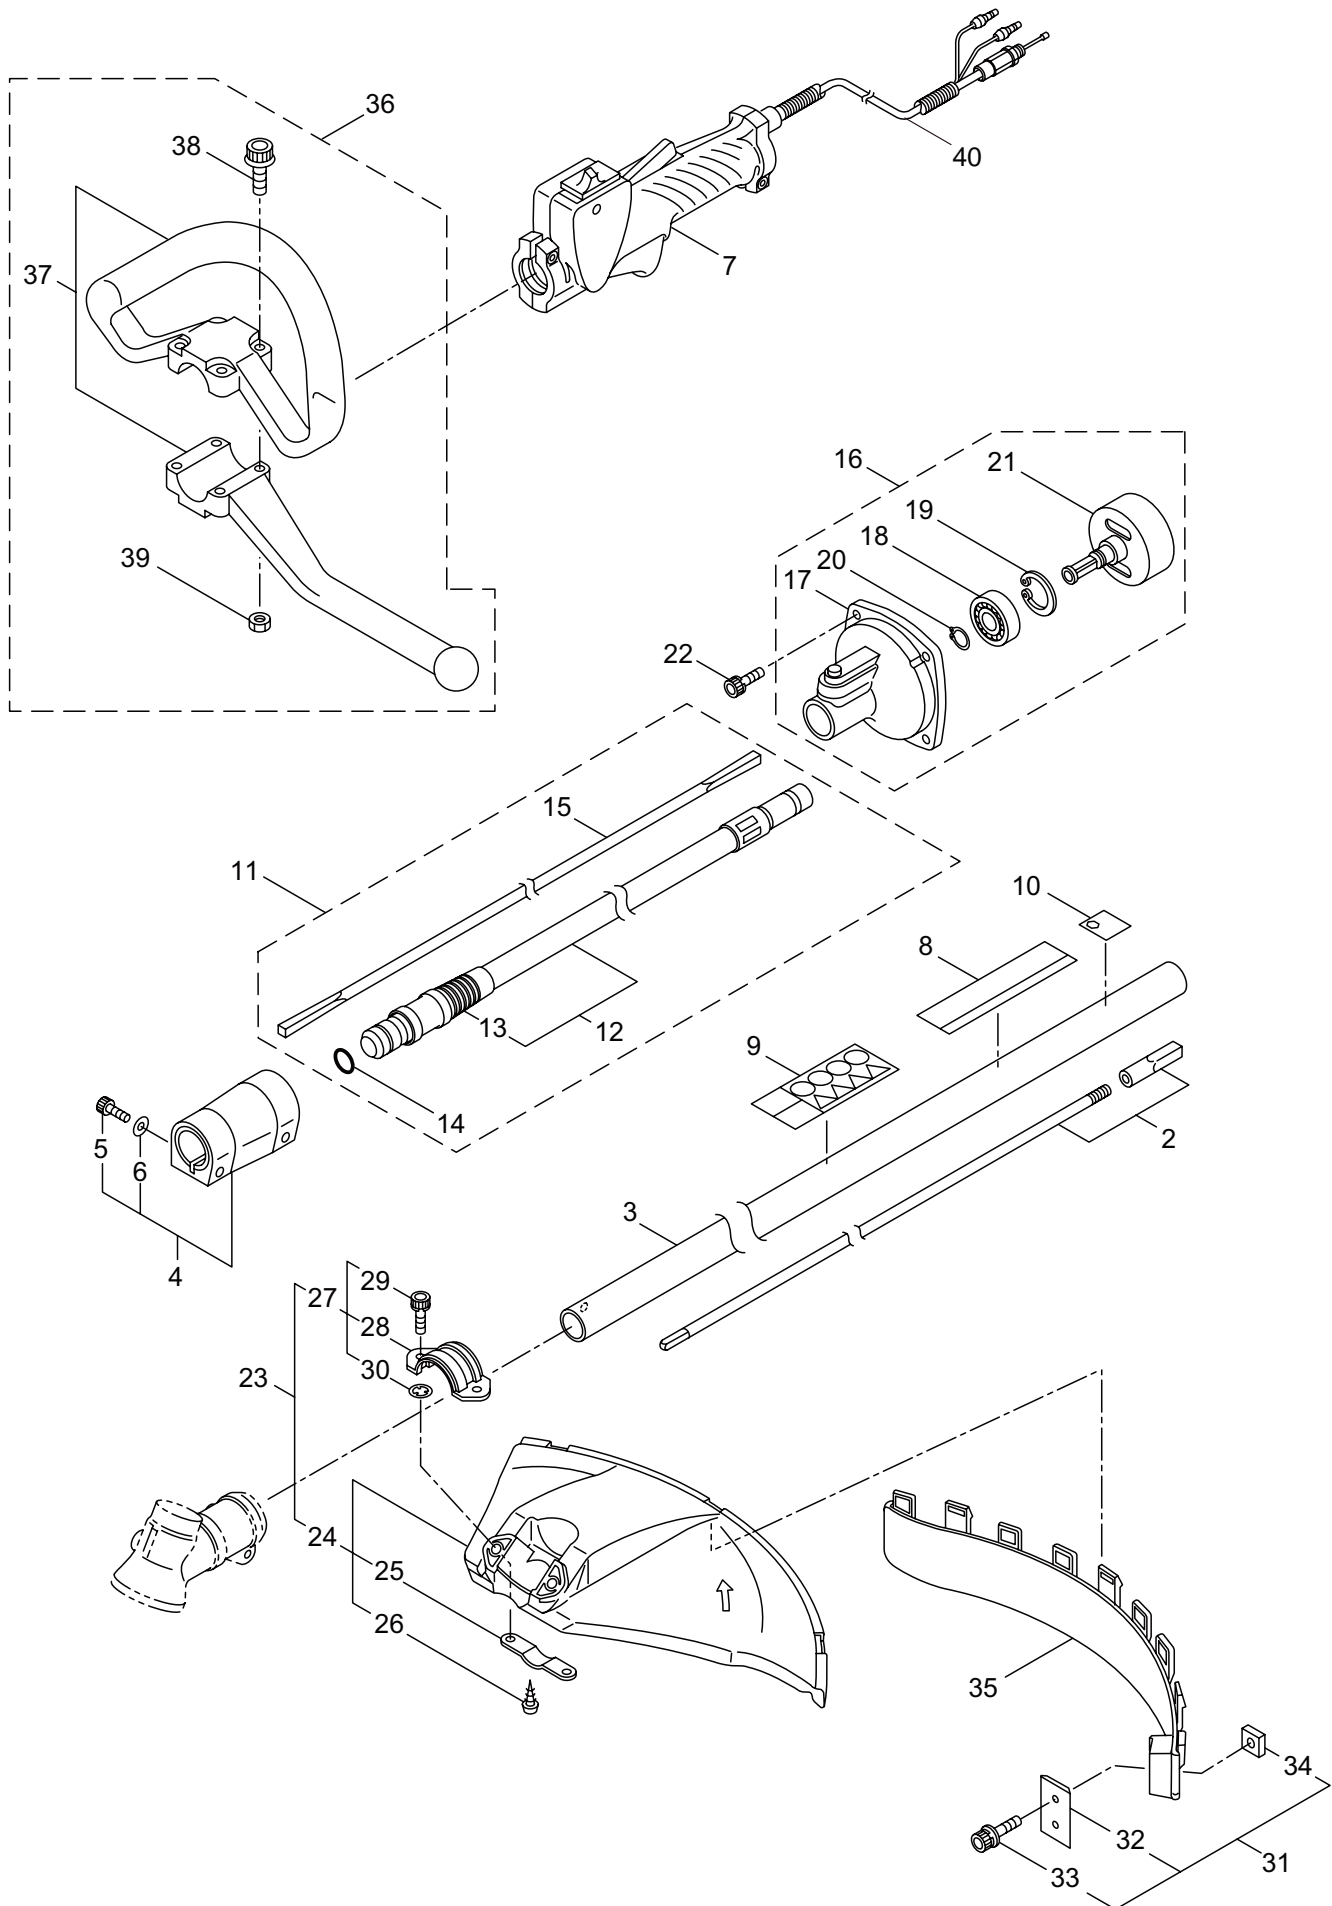

PARTS LIST

BKC5021RS

CONTENTS

1. MAIN BODY	1 ~ 2
2. GEARCASE.....	3 ~ 4
3. SUPPORT FRAME	5 ~ 6
4. ENGINE	7 ~ 10
5. CARBURETOR, FUEL TANK	11 ~ 14
6. ACCESSORIES	15 ~ 16

2019. 04.

MARUYAMA

P/N 524760-1

1. BKC5021RS
MAIN BODY

Ref. No.	Part No.	Part Name	Q'ty	Remarks
1-1	364793	BKC5021RS	1	
1-2	216965	Driveshaft Ass'y	1	
1-3	220786	Driveshaft Tube	1	
1-4	215730	Joint Pipe Ass'y	1	Incl.5,6
1-5	087786	Cap Screw	2	M5x25
1-6	012487	Washer	1	M5
1-7	232101	Throttle Lever Ass'y	1	
1-8	241726	Label	1	BKC5021RS
1-9	223188	Label	1	
1-10	241929	Label	1	118dBA
1-11	222530	Outer Ass'y	1	Incl.12-15
1-12	222531	Outer	1	Incl.13
1-13	215885	Cover	1	
1-14	011338	O-Ring	1	P18
1-15	211895	Inner Shaft	1	
1-16	222416	Clutch Case Ass'y	1	Incl.17-21
1-17	222085	Clutch Case	1	
1-18	222442	Bearing	1	#6202 2RS
1-19	012380	Snap Ring	1	#35
1-20	550118	Snap Ring	1	WR15
1-21	220336	Clutch Drum	1	
1-22	219113	Cap Screw	4	M6x20
1-23	232092	Safety Cover Ass'y	1	Incl.24-30
1-24	231262	Safety Cover Ass'y	1	Incl.25,26
1-25	237364	Threaded Bracket	1	
1-26	221580	Screw	1	4x8
1-27	232093	Bracket Ass'y	1	Incl.28-30
1-28	223179	Bracket	1	
1-29	220632	Cap Screw	2	M6x30
1-30	231704	Washer	2	6x13xt1.0
1-31	231882	String Cutter Ass'y	1	Incl.32-34
1-32	230747	String Cutter	1	
1-33	261250	Cap Screw	1	M5x20
1-34	228325	Nut	1	
1-35	230748	Cover Extention	1	
1-36	232104	Loop Handle Ass'y	1	Incl.37-39
1-37	226462	Loop Handle	1	
1-38	215608	Cap Screw	4	M5x30x16
1-39	081027	Nut	4	M5
1-40	332330	Throttle Lever wire	1	