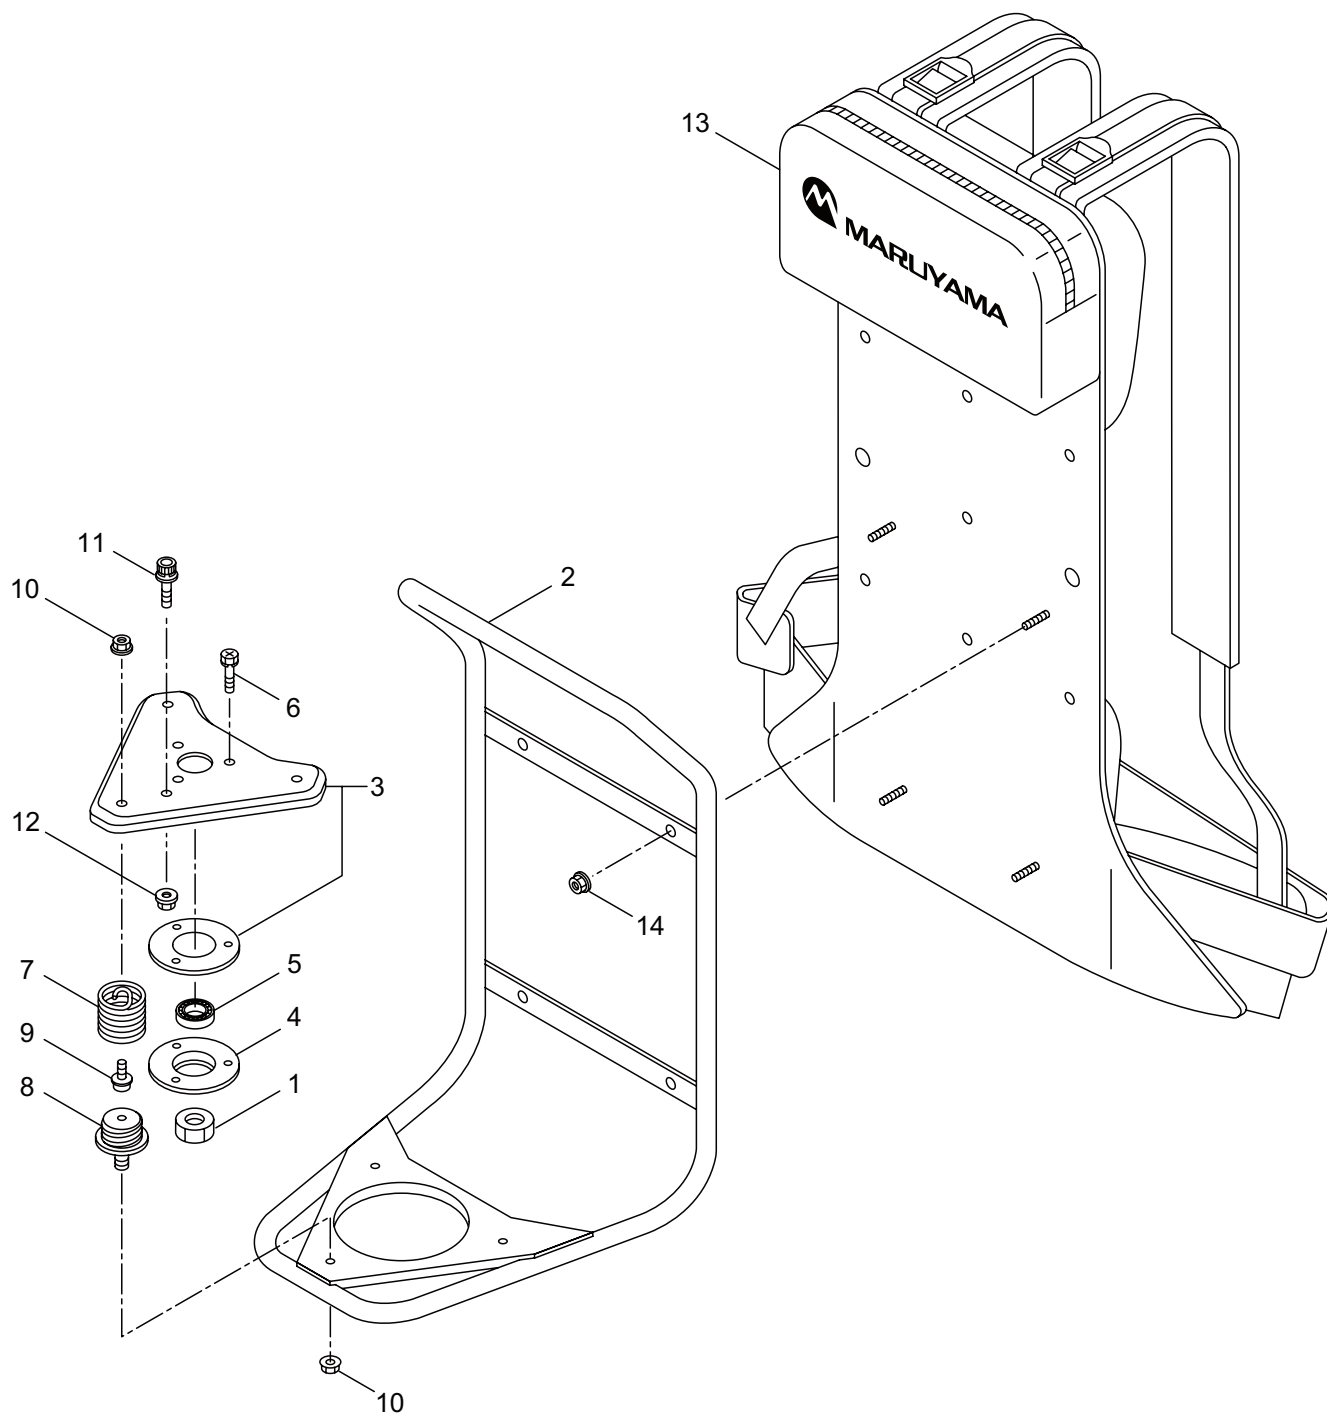

3. BKC5021RS
SUPPORT FRAME

Ref. No.	Part No.	Part Name	Q'ty	Remarks
3-1	084020	Nut	1	M12
3-2	224730	Support Frame	1	
3-3	232316	Turn Bracket Ass'y	1	
3-4	211644	Bearing Case	1	
3-5	220619	Bearing	1	#6001UU
3-6	092578	Bolt	3	M5x10
3-7	241733	Spring	3	
3-8	241731	Plug A Comp	3	
3-9	241949	Cap Screw	3	M6x12
3-10	219959	Nut	6	M6
3-11	223704	Cap Screw	1	M6x12
3-12	219959	Nut	1	M6
3-13	226490	Pad	1	
3-14	215230	Nut	4	M5