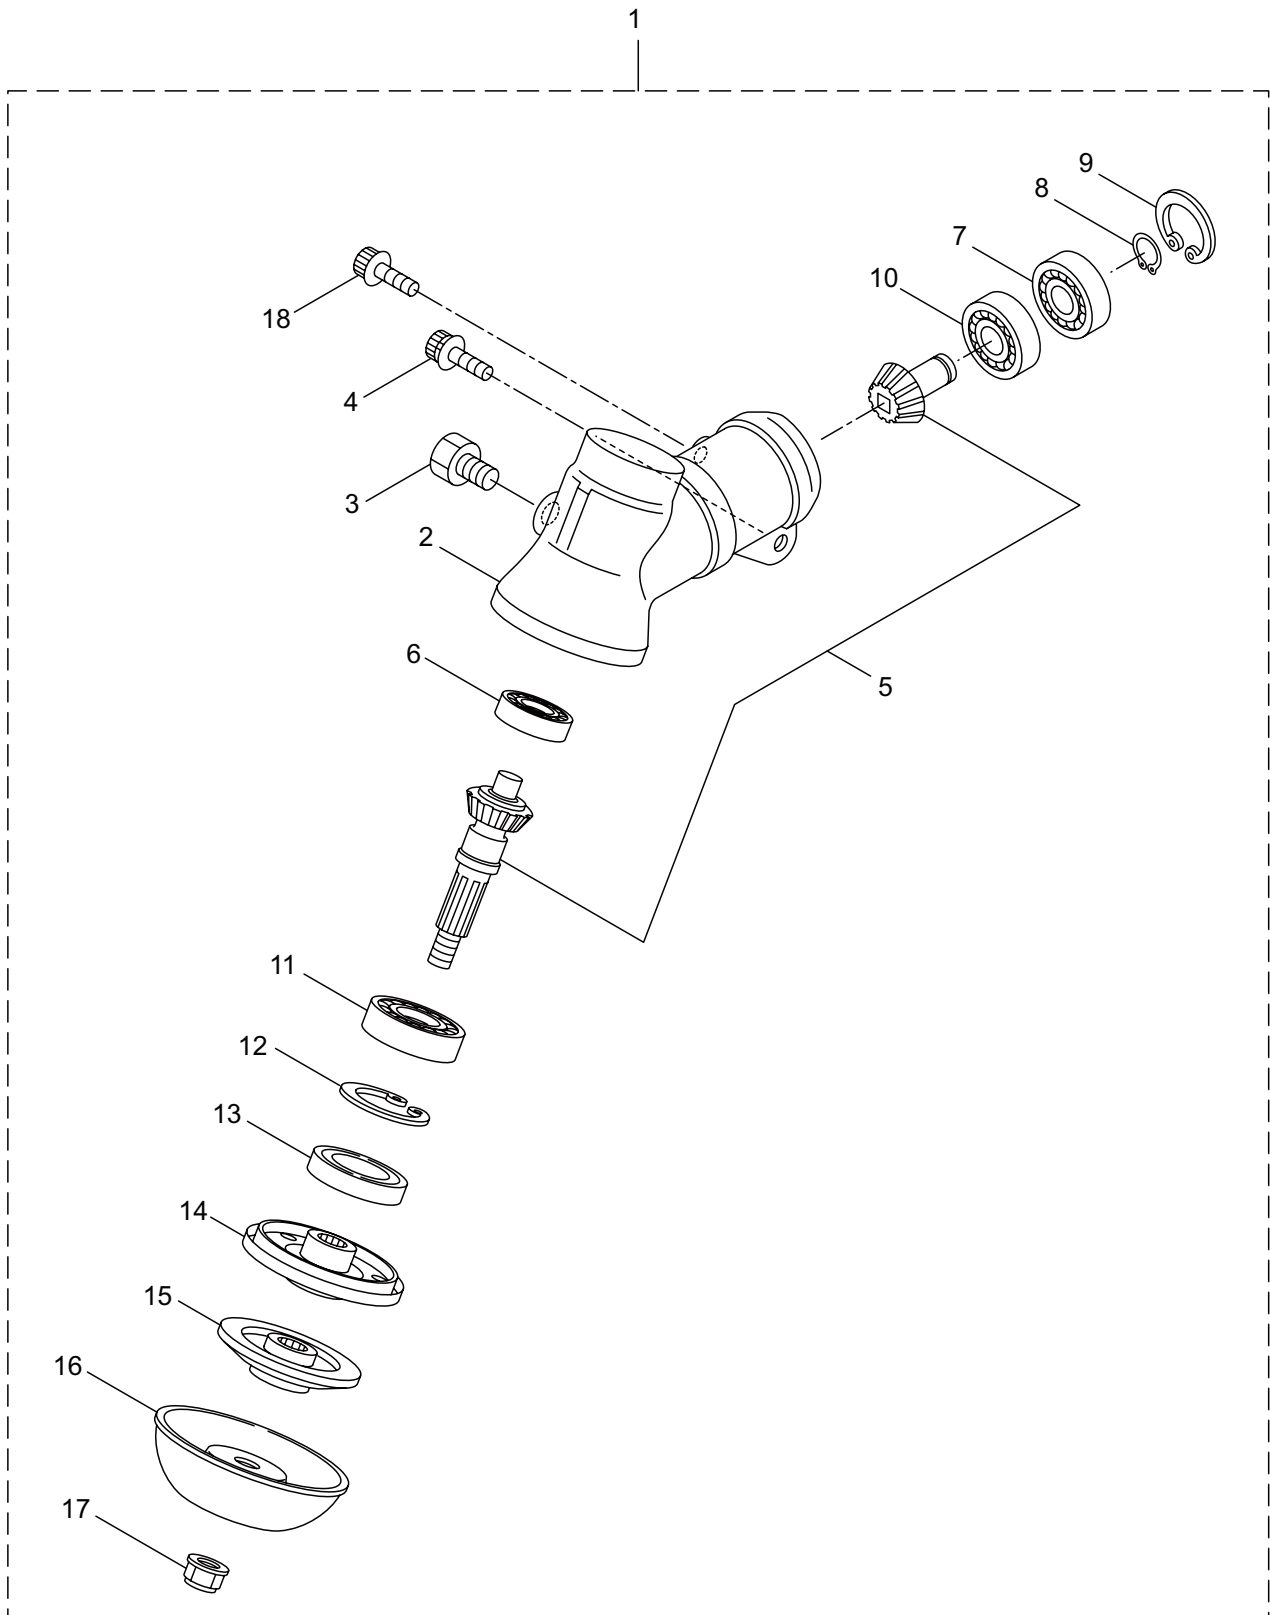

2. BKC5021RS
GEARCASE

Ref. No.	Part No.	Part Name	Q'ty	Remarks
2-1	234837	Gearcase Ass'y	1	Incl.2-18
2-2	232850	Gearcase	1	
2-3	234109	Bolt	1	M8x8
2-4	217134	Bolt	1	M6x30
2-5	234349	Gear Set	1	
2-6	014490	Bearing	1	#6000
2-7	106933	Bearing	1	#6000Z
2-8	014210	Snap Ring	1	#10
2-9	054676	Snap Ring	1	#26
2-10	014490	Bearing	1	#6000
2-11	012544	Bearing	1	#6202
2-12	012380	Snap Ring	1	#35
2-13	232049	Oil Seal	1	D21355
2-14	232322	Bracket A Ass'y	1	
2-15	232052	Bracket B	1	
2-16	230849	Stabilizer	1	
2-17	232920	Nut	1	M10x1.25
2-18	217135	Bolt	1	M6x10