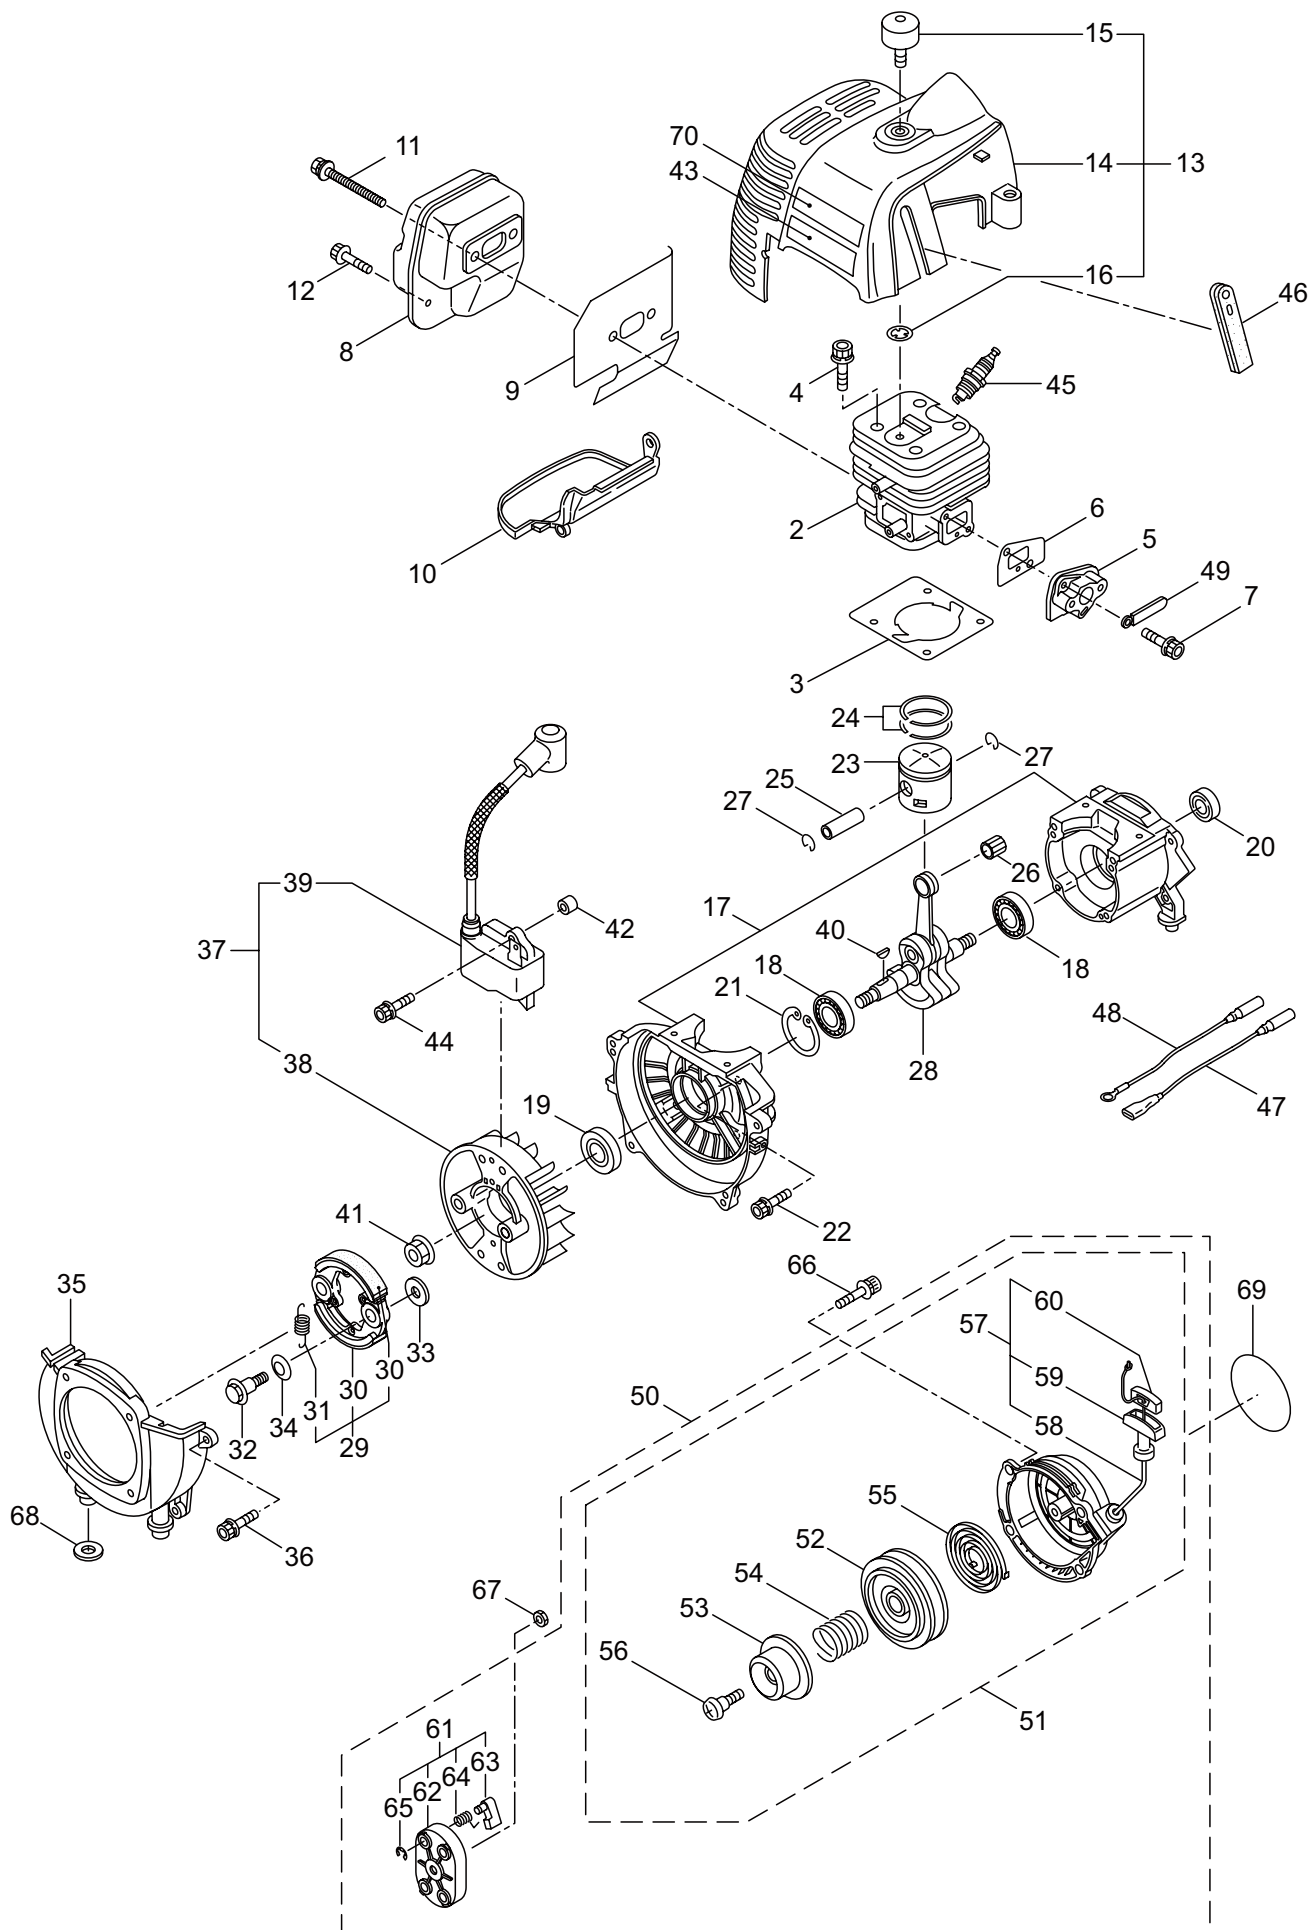

3. BKC5021RS
SUPPORT FRAME

Ref. No.	Part No.	Part Name	Q'ty	Remarks
3-1	084020	Nut	1	M12
3-2	224730	Support Frame	1	
3-3	232316	Turn Bracket Ass'y	1	
3-4	211644	Bearing Case	1	
3-5	220619	Bearing	1	#6001UU
3-6	092578	Bolt	3	M5x10
3-7	241733	Spring	3	
3-8	241731	Plug A Comp	3	
3-9	241949	Cap Screw	3	M6x12
3-10	219959	Nut	6	M6
3-11	223704	Cap Screw	1	M6x12
3-12	219959	Nut	1	M6
3-13	226490	Pad	1	
3-14	215230	Nut	4	M5

4. BKC5021RS
ENGINE

Ref. No.	Part No.	Part Name	Q'ty	Remarks
4-46	286988	Grommet	1	
4-47	288416	Wire, Lead	1	
4-48	282087	Lead	1	
4-49	264588	Clamp	1	
4-50	285809	Recoil Starter Ass'y	1	Incl.51-65
4-51	285810	Starter Ass'y	1	Incl.52-60
4-52	286291	Reel	1	
4-53	286292	Cam Plate	1	
4-54	286293	Damper Spring	1	
4-55	280995	Spiral Spring	1	
4-56	286295	Set Screw	1	
4-57	286296	Starter Rope Ass'y	1	Incl.58-60
4-58	286297	Starter Rope	1	3.8x1000
4-59	262633	Starter Grip	1	
4-60	262981	Cap	1	
4-61	285679	Starter Pulley Ass'y	1	Incl.62-65
4-62	285680	Starter Pulley	1	
4-63	285681	Pawl	2	
4-64	285682	Return Spring	2	
4-65	262638	E-Ring	2	
4-66	268940	Screw	4	M5x18
4-67	285736	Nut	1	M8
4-68	285735	Packing	4	
4-69	246090	Label	1	
4-70	265694	Label	1	