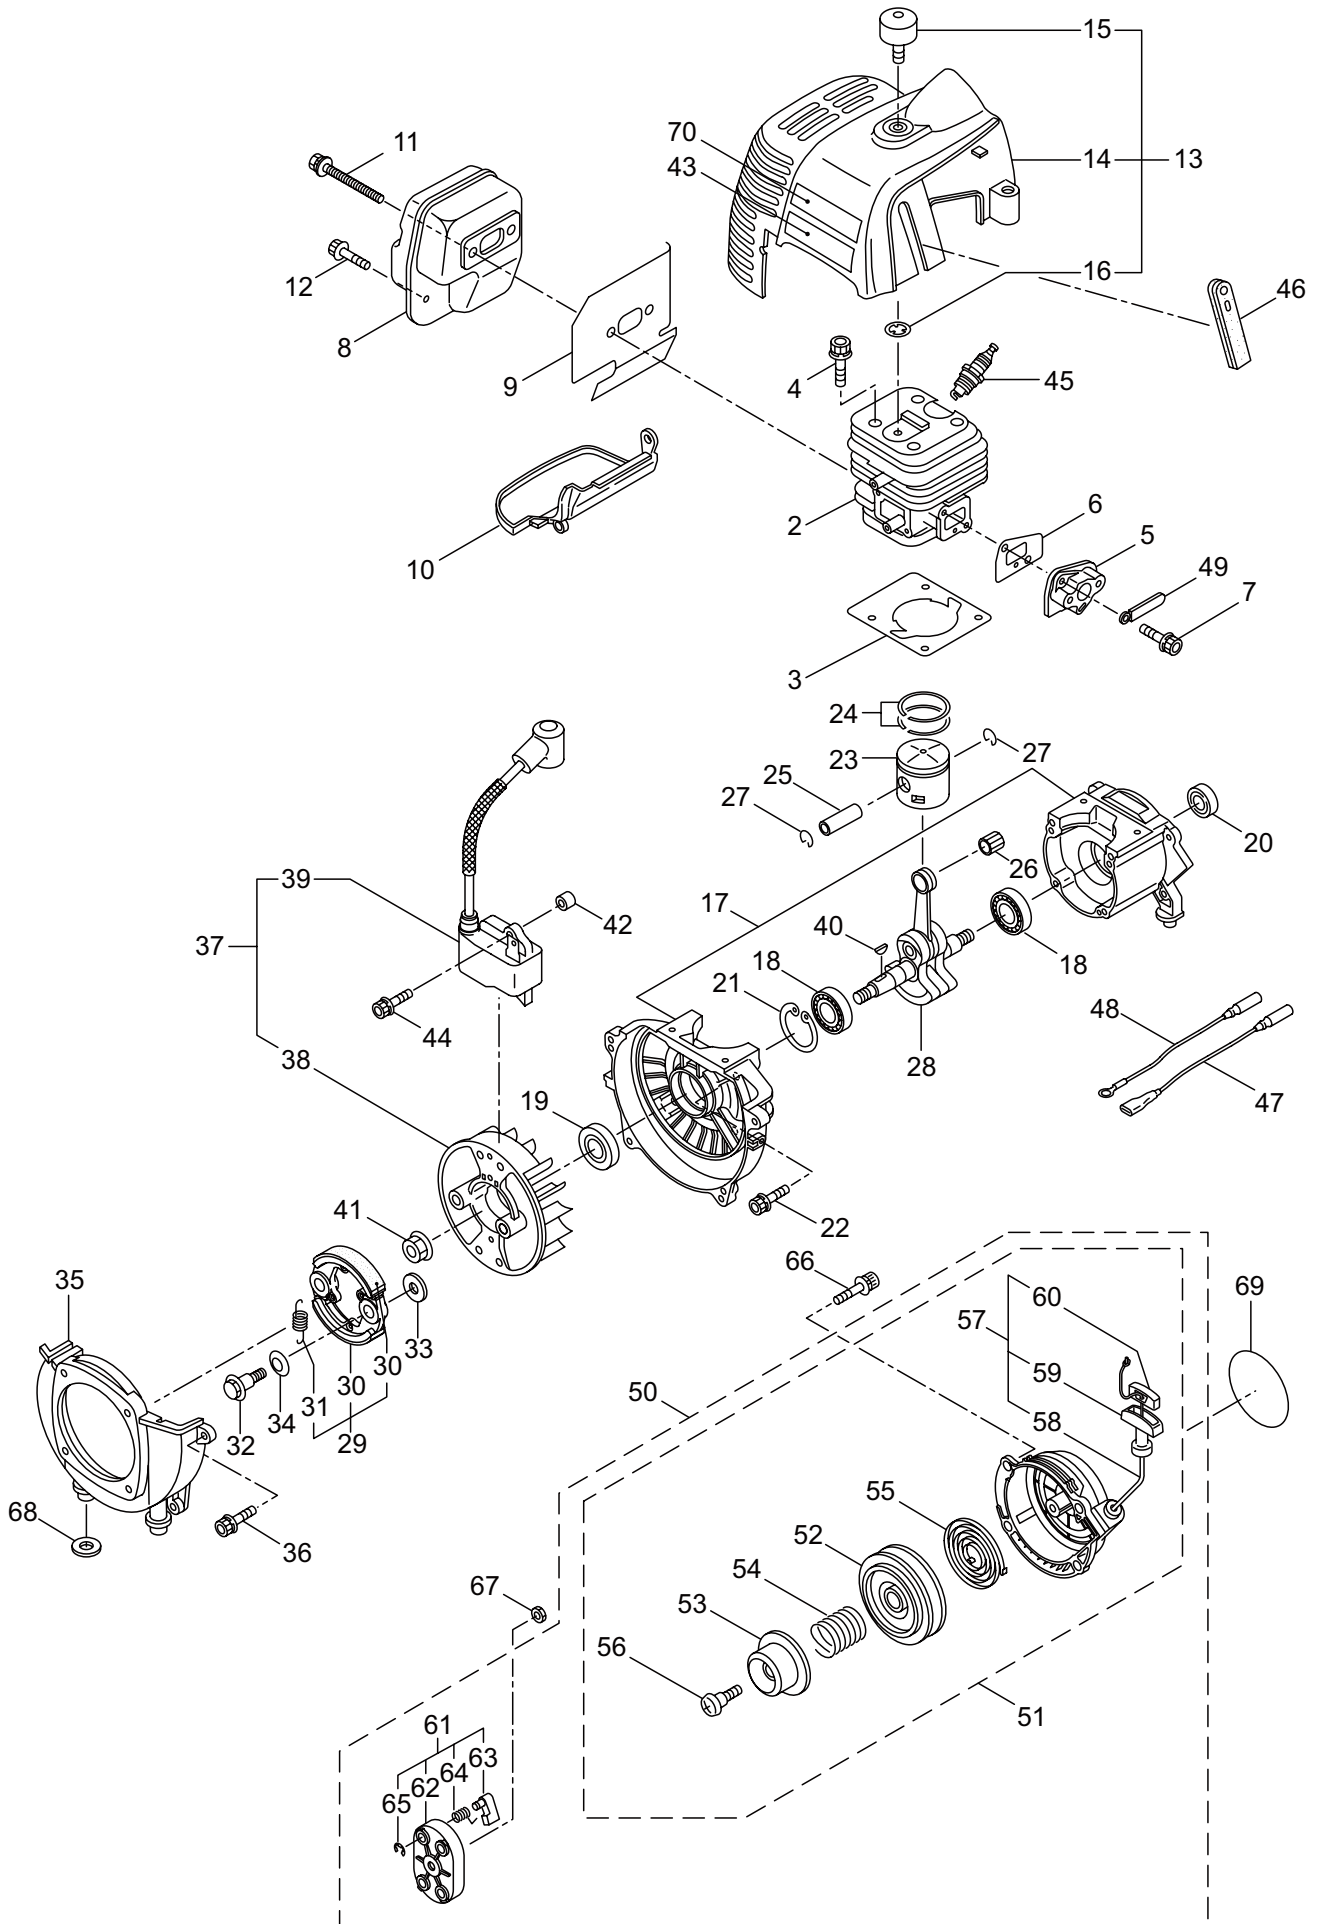

4. BKC5021RS
ENGINE

Ref. No.	Part No.	Part Name	Q'ty	Remarks
4-1	875305	Engine	1	CE500/03
4-2	288125	Cylinder	1	
4-3	288171	Gasket	1	
4-4	261246	Cap Screw	4	M5x25
4-5	285778	Insulator	1	New gasket required
4-6	285779	Gasket	1	
4-7	265924	Cap Screw	2	M5x25
4-8	246311	Muffler Comp	1	
4-9	285783	Gasket	1	
4-10	285784	Under Cover	1	
4-11	266713	Cap Screw	2	M5x60
4-12	283315	Screw	1	M5x12W-12
4-13	286891	Top Cover Ass'y	1	Incl.14-16
4-14	285786	Top Cover	1	
4-15	285843	Knob	1	
4-16	286362	Washer	1	M6
4-17	288200	Crankcase	1	
4-18	262658	Bearing	2	#6202C3
4-19	262660	Oil Seal	1	TC15357
4-20	262565	Oil Seal	1	ISCD15257
4-21	012380	Snap Ring	1	#35
4-22	261612	Cap Screw	4	M5x30
4-23	246091	Piston	1	
4-24	282941	Piston Ring	2	(2)Required
4-25	262749	Piston Pin	1	
4-26	262659	Bearing,Needle	1	KTV111414EG01B2
4-27	262479	Clip,Piston Pin	2	
4-28	285797	Crankshaft/Conn.Rod Ass'y	1	
4-29	286905	Clutch Ass'y	1	Incl.30,31
4-30	286906	Clutch Shoe	2	(2)Required
4-31	286907	Spring, Clutch	1	
4-32	287092	Cap Screw	2	M8x1.25
4-33	262683	Washer	2	8x22xt1.2
4-34	262682	Wave Washer	2	
4-35	282285	Fan Cover	1	
4-36	261250	Cap Screw	4	M5x20
4-37	246097	Magneto Ass'y	1	Incl.38,39
4-38	246074	Rotor/Fan	1	
4-39	279547	Ignition Coil Ass'y	1	
4-40	261076	Woodruff Key	1	3x10
4-41	262731	Nut,Rotor	1	M10
4-42	280381	Spacer	2	
4-43	246302	Label	1	MARUYAMA
4-44	261256	Cap Screw	2	M4x25
4-45	288264	Spark Plug	1	BPMR8Y